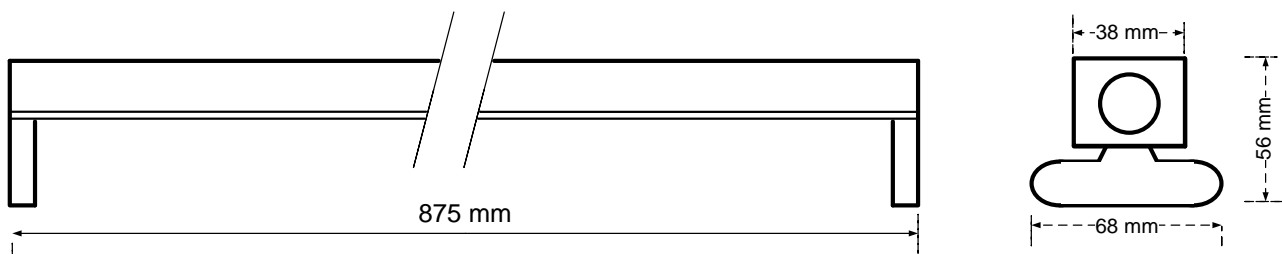

805-042

General Information

Order Code	805-042
Product Description	CYFELCO B T5 2X39
Application	Offices, shops, educational and public centres, etc.
Installation	Ceiling Surface Mounted Luminaire
Luminaire type	Slim Line Batten for T5 Lamps
Light Source	T5 Fluorescent Tube
Number of light sources	2 pcs (not included)
Gear	Vossloh-Schwabe Electronic Ballast (HF)
Dimming	Not Dimmable
Standards	2014/30/EU Electromagnetic Compatibility Directive 2014/35/EU Low Voltage Directive
CE mark	Yes
Warranty	X years

Electrical Data

Lamp Power	39 W
Input voltage	220-240 V
Input Frequency	50-60 Hz
Protection class	Class I

Mechanical Characteristics

Housing Material	Sheet steel 0,5mm
Surface Finish	White powder coating (RAL 9003)
Ingress protection code	IP 20 [Finger-protected]
Mechanical impact protection code	IK03
Dimensions LxWxH	875x38x56mm

Logistics

Packing	1 pc per resistant carton
Net weight	xx kg
Gross weight	xx kg
Volume	Xx m ³

Dimensional Drawing

ELMASCO INDUSTRIES S.A.

Head Office : 44 K. Palama, 14343 N. Chalkidona, Athens, Greece

Production Plant : Ag. Adrianos, 21100 Nafplio, Greece